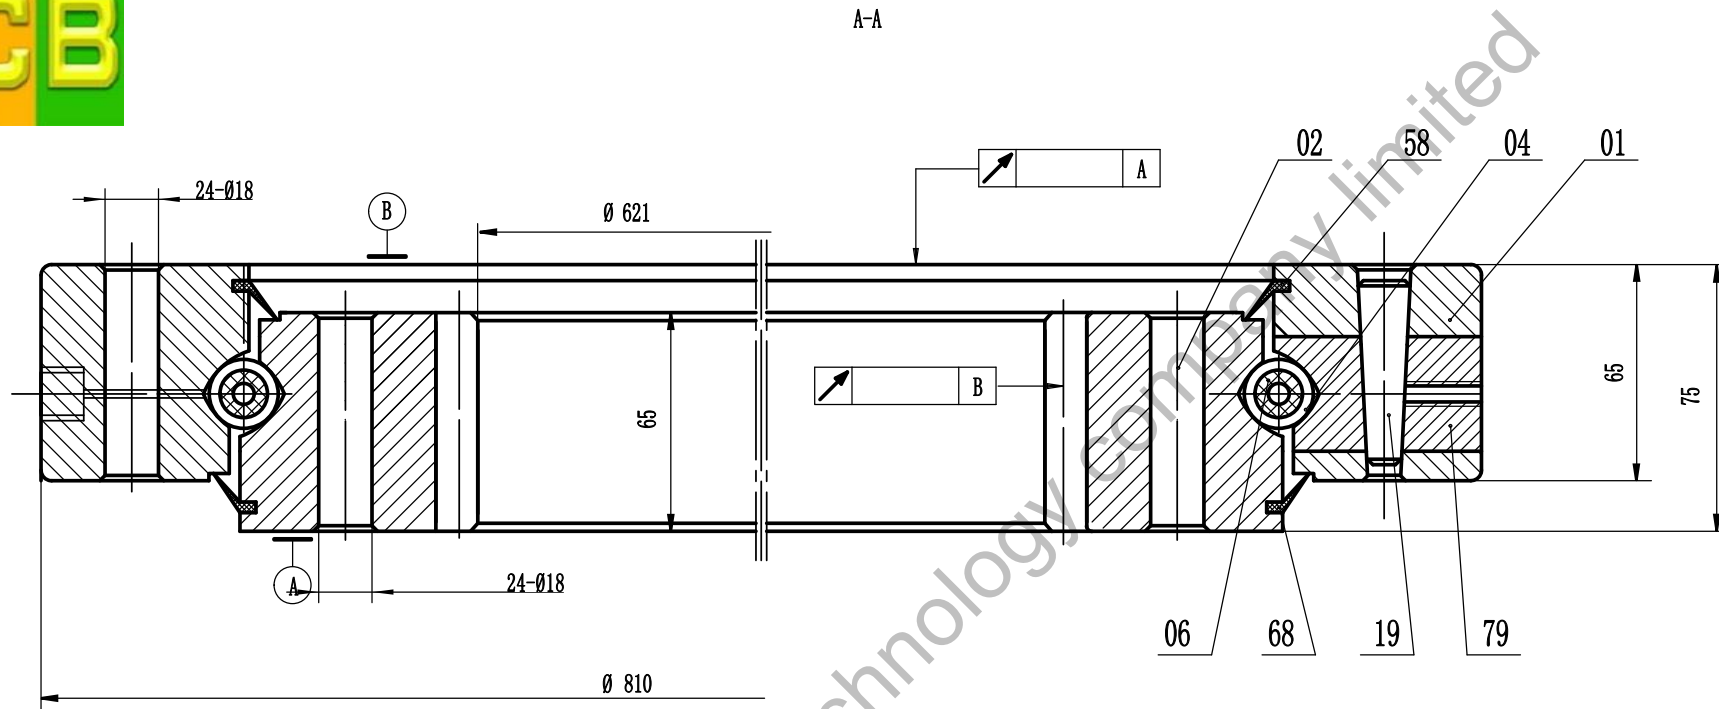

# JCB

**Remark:**

1. Luoyang JCB Bearing Technology Co., Ltd is a design and manufacture Inc, we manufactured slewing bearing for all kinds of various brand excavator, specialize in industry of manufacturing slewing bearing for excavator more than 30 years.
2. This drawing is reference for user, if you need formal drawing, please contact with us to obtain the official drawing.

slewing bearing for sany excavator	SY75 (90Z)	
		Weight(kg)
	Luoyang JCB Bearing Technology Co., Ltd	